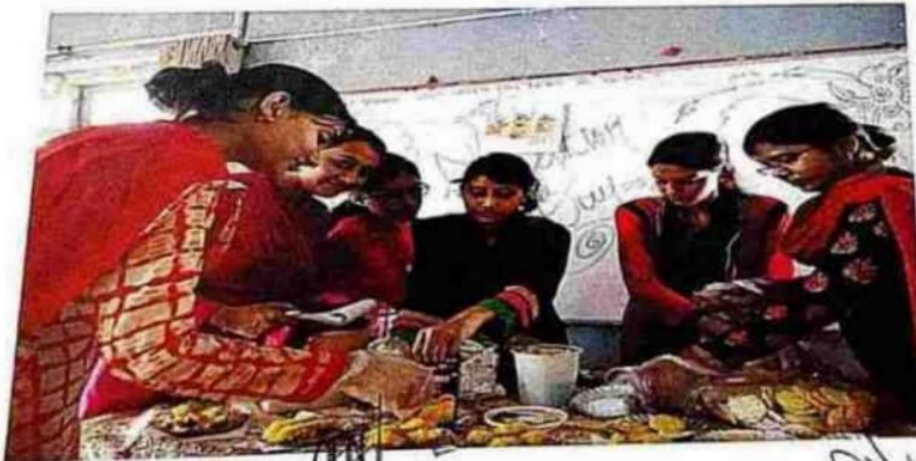

National Nutrition week was celebrated on 13<sup>th</sup> & 14<sup>th</sup> Oct, 2017 in KMES College of Education under the guidance of Asst Professor Sana Khan. Students from B.Ed & D.Ed arranged stalls which were presented in a very hygienic and attractive way to mark the importance of nutrition and hygiene. Principal and teaching staff appraised the efforts of students. Programme was entertaining and joyful at the end.