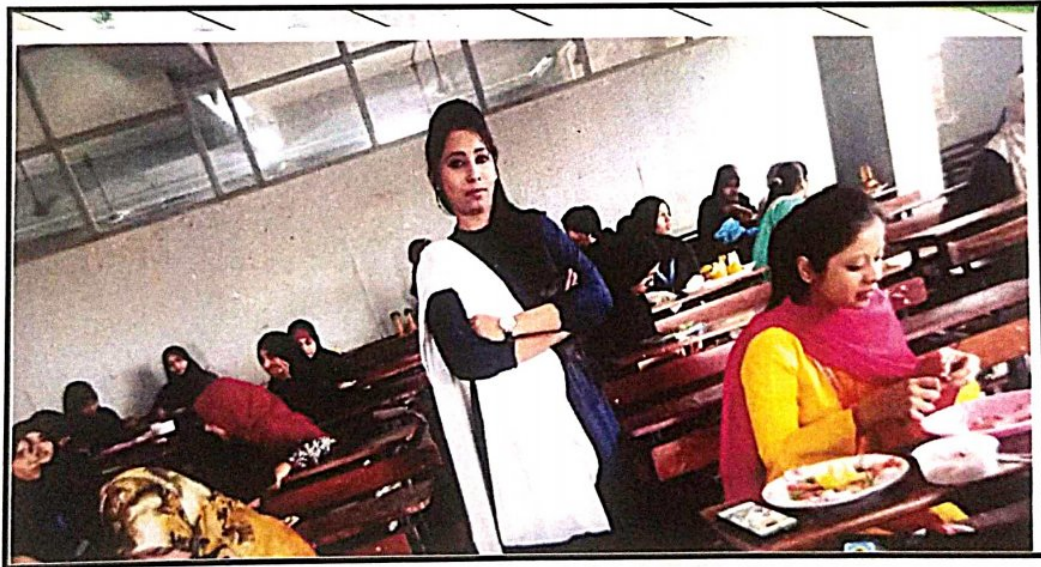

**KONKAN MUSLIM EDUCATION SOCIETY'S
COLLEGE OF EDUCATION**

Old Thana Road, Rais High School compound, Bhiwandi 421302

VEGETABLE AND FRUIT CARVING

Co-ordinator IQAC
Konkan Muslim Education Society's
College of Education, Bhiwandi
Dist. Thane

PRINCIPAL
Konkan Muslim Education Society's
College of Education Bhiwandi
Dist. Thane