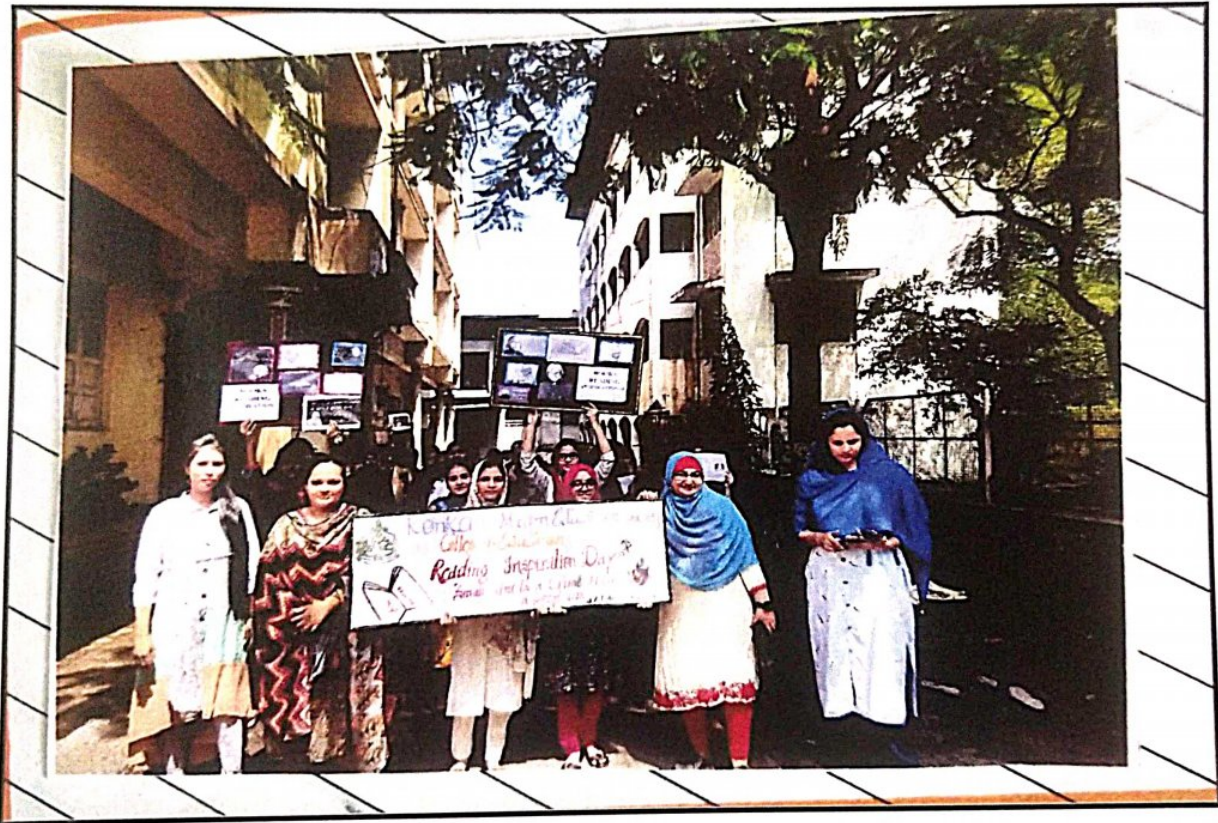

KONKAN MUSLIM EDUCATION SOCIETY'S
COLLEGE OF EDUCATION

Old Thana Road, Rais High School compound, Bhiwandi 421302

RALLY ON READING INSPIRATION DAY

Co-ordinator IQAC
Konkan Muslim Education Society's
College of Education, Bhiwandi
Dist. Thane

PRINCIPAL
Konkan Muslim Education Society's
College of Education Bhiwandi
Dist. Thane